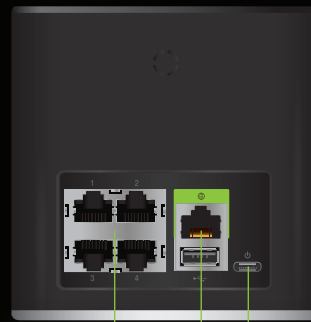

### Router

Touchscreen  
Display

LED

Gigabit  
LAN Ports

WAN  
Port

Power  
Port