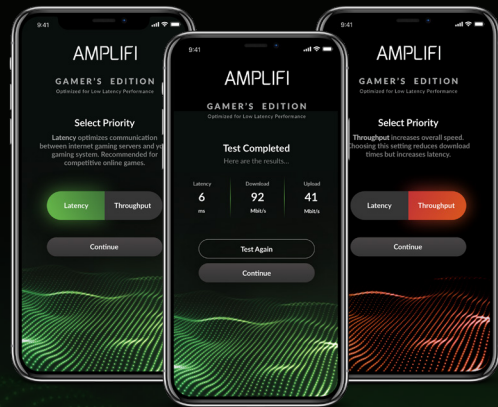

## Designed to be Showcased

Designed from the outside in, AmpliFi is meant to be a showcase piece for the modern home.

## Perfected User Experience

The intuitive AmpliFi app allows instant setup, configuration, powerful reporting metrics, parental controls, remote access, and easy guest access. The mobile app is available for download on Android and iOS smartphones.