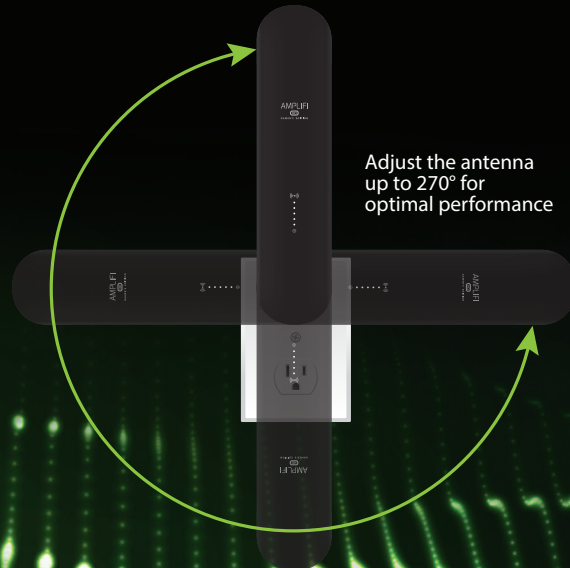

### Router

Touchscreen  
Display

LED

Gigabit  
LAN Ports

WAN  
Port

Power  
Port

### MeshPoint

Signal LEDs

Adjust the antenna  
up to 270° for  
optimal performance