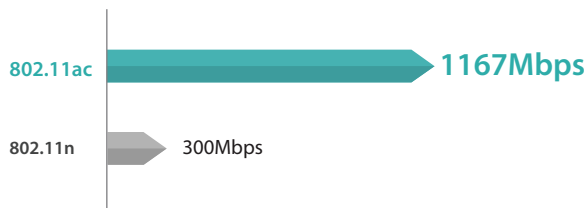

Selling point

➤ Extremely High Speed Experience

EX1200M adopts the next generation 802.11ac technology and delivers Wi-Fi speeds up to 1200Mbps, optimized for Internet activities requiring high bandwidth, such as HD videos and online gaming.