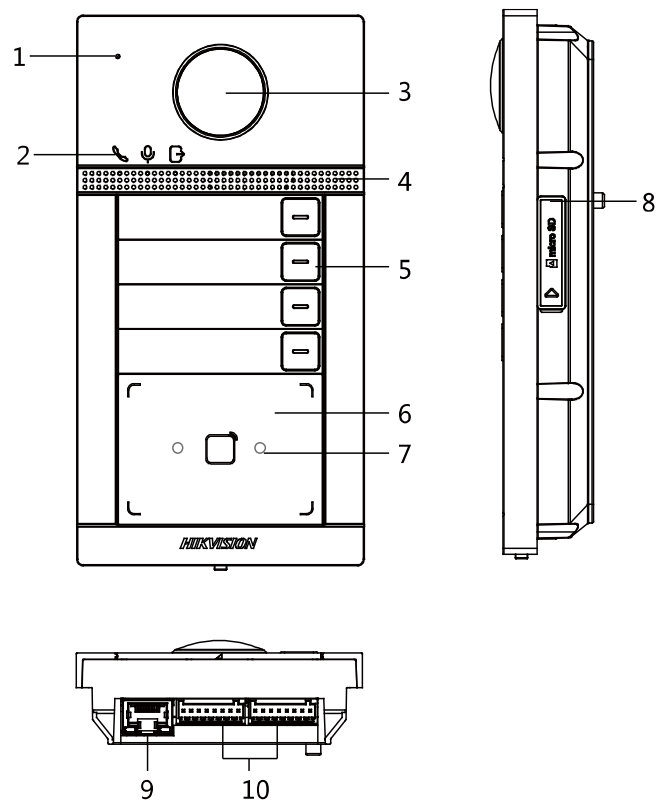

Card capacity	Max. 10000
User capacity	Max. 2000
Linked Indoor station	Max. 4
Linked sub door station	Max. 16
Linked doorphone	Max. 8
Protocol	ISAPI, RTSP, STMP, SNMP
Unlock door	Unlock by presenting cards, unlock via Client Software, unlock via App, unlock via indoor station

General	
Protection level	IP65, IK08
Indicator	3
Power supply	IEEE802.3af, standard PoE 12 VDC
Power consumption	< 10 W
Working temperature	-40° C to 53° C (-40° F to 127.4° F)
Working humidity	10% to 95%
Installation	Surface mounting/ Flush mounting
Dimension	174 mm × 91 mm × 29 mm

Available Model

DS-KV8413-WME1(B)

Appearance and Interfaces

No.	Description	No.	Description
1	Microphone	6	Card Reading Area
2	Indicator	7	IR Light