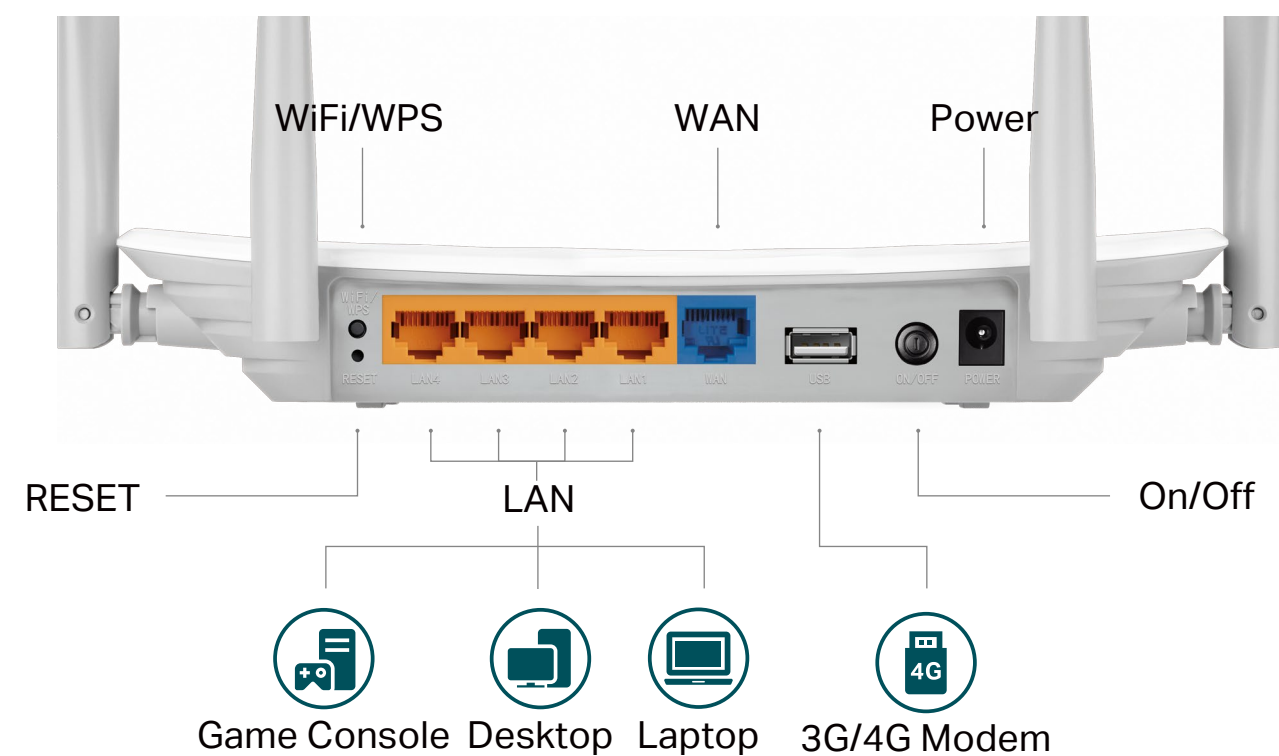

Specifications

Hardware

- Ethernet Ports: 4 10/100/1000Mbps LAN Ports & 1 10/100/1000Mbps WAN port
- USB Port: 1 USB 2.0 Port
- External Power Supply: 12V/1.0A
- Dimensions (W x D x H): 230.0 x 144.0 x 37.0mm
- Antenna: 4 External Antennas

Wireless

- Wireless Standards: IEEE 802.11a/n/ac 5GHz, IEEE 802.11b/g/n 2.4GHz
- Frequency: 2.4GHz and 5GHz
- Signal Rate: 300Mbps at 2.4GHz, 867Mbps at 5GHz
- Transmit Power: CE: <20dBm(2.4GHz), <23dBm(5GHz)

FCC: <30dBm

- Wireless Function: Enable/Disable Wireless Radio, WDS Bridge, WMM, Wireless Statistics
- Wireless Security: 64/128-bit WEP, WPA/WPA2, WPA-PSK/WPA2-PSK