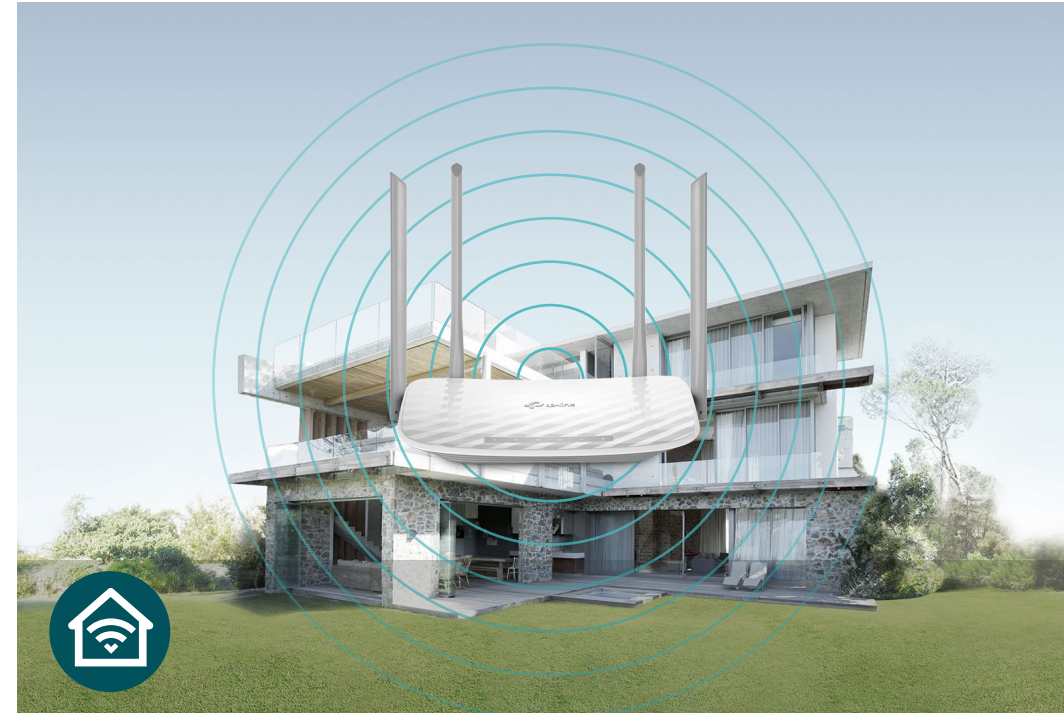

# AC1200 Wireless Dual Band Gigabit Router

---

Archer C5

 300Mbps + 867Mbps  
Dual Band Wi-Fi

 Gigabit  
Ports

 USB 2.0  
Port

 4 external  
antennas

## Wi-Fi Range

- 4 External Antennas – 4 external antennas provide maximum Omni-directional wireless coverage