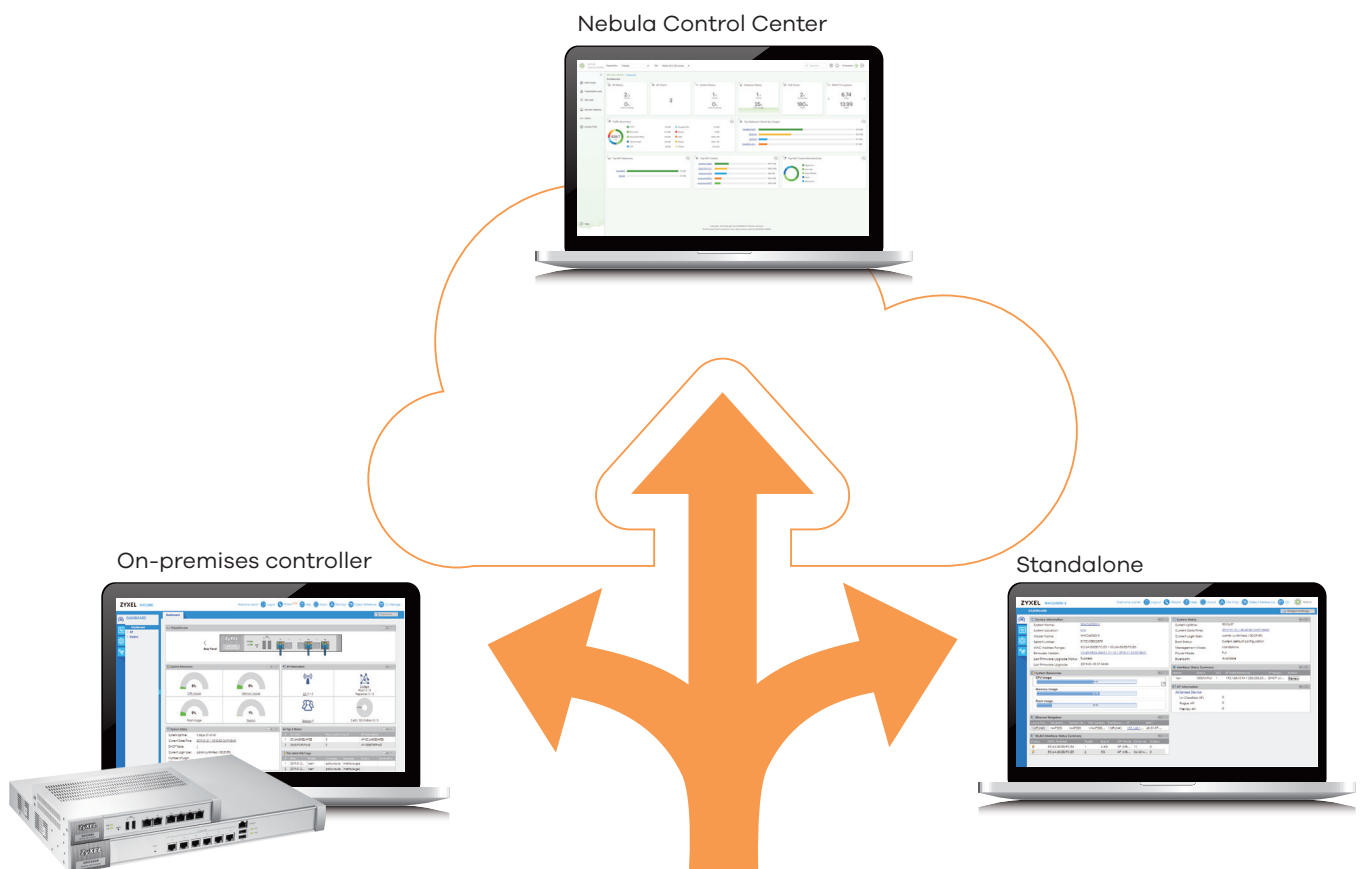

Switch Among Triple Modes