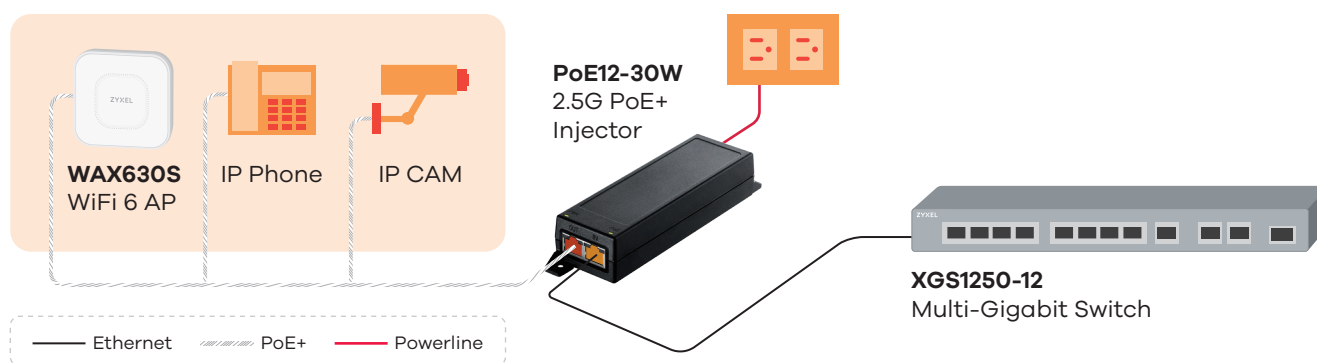

Optimized wireless experience with advanced features

The WAX630S ensures an optimized wireless experience for users with a range of wireless features such as Dynamic Channel Selection (DCS), Load Balancing and Smart Client Steering. DCS minimizes the interference of co-channel and overlapping channels. Load Balancing enables administrators to set limits on the number of clients associated with each AP. Furthermore, Smart Client Steering features with Band Select, Signal Threshold and Band Balancing combine to deliver stable, reliable wireless connections. Band Select and Signal Threshold monitor the capabilities of each wireless client and steer them to the less-congested band and AP with better signals. Band Balancing detects dual-radio clients and distributes clients across 2.4 GHz and 5 GHz bands on AP. All of these deliver a smooth, consistent and uninterrupted wireless experience to its users.

Powerful Hardware Design

Switch Among Triple Modes

Suggested PoE Injector

Specifications

Model	WAX630S	
Product name	802.11ax (WiFi 6) Dual-Radio Unified Pro Access Point	
		
Wireless		
Standard	IEEE 802.11 ax/ac/n/g/b/a	
MIMO	MU-MIMO	
Wireless speed	2.4 GHz	575 Mbps
	5 GHz	2400 Mbps
Frequency band	2.4 GHz	<ul style="list-style-type: none"> • USA (FCC): 2.412 to 2.462 GHz • Europe (ETSI): 2.412 to 2.472 GHz
	5 GHz	<ul style="list-style-type: none"> • USA (FCC): 5.15 to 5.35 GHz; 5.470 to 5.850 GHz • European (ETSI): 5.15 to 5.35 GHz; 5.470 to 5.725 GHz
Bandwidth	20-, 40-, 80- and 160-MHz	
Conducted typical transmit output power	US (2.4 GHz/5 GHz)	23/28 dBm
	EU (2.4 GHz/5 GHz)	19/25 dBm
RF Design		
Antenna type	4x4 + 2x2 smart antenna	
Antenna gain	2.4 GHz	Peak gain 3 dBi
	5 GHz	Peak gain 4.5 dBi
Minimum receive sensitivity	Min. Rx sensitivity up to -101 dBm	
WLAN Feature		
Band steering	Yes	
WDS/Mesh	Yes	
Fast roaming	Pre-authentication, PMK caching and 802.11r/k/v	
DCS	Yes	
Load balancing	Yes	