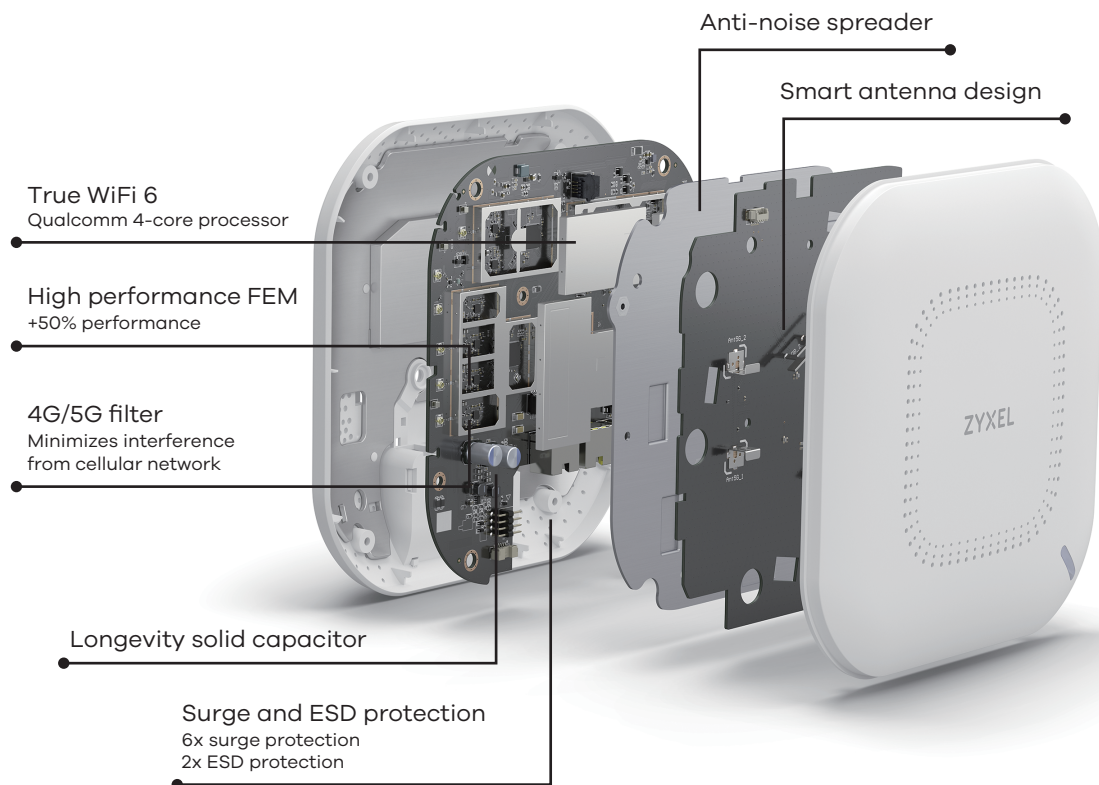

Powerful Hardware Design