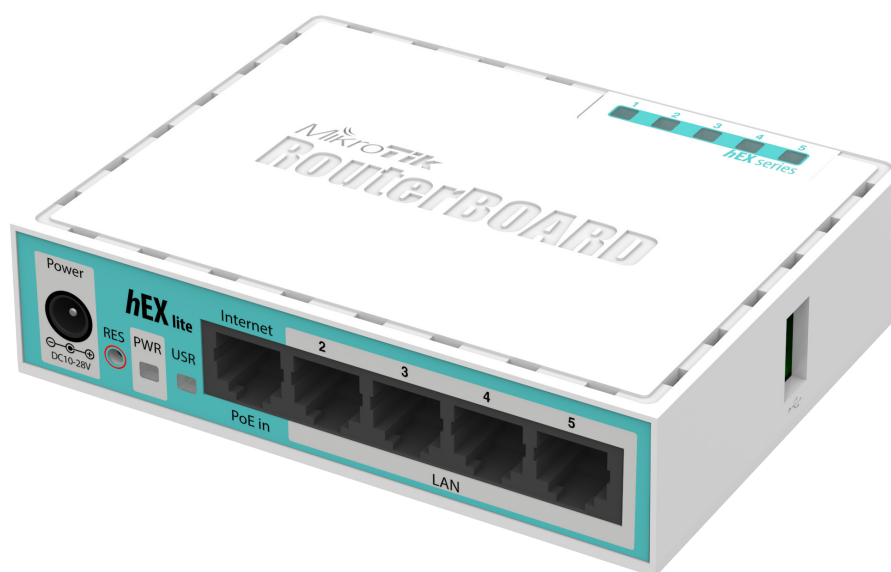

hEX lite

The hEX lite is a small five port ethernet router in a nice plastic case.

Not only this is an attractive looking tiny SOHO unit, its price is lower than the RouterOS license alone - there simply is no choice when it comes to managing your wired home network, the hEX lite has it all.

It's probably the most affordable MPLS capable router on the market! No more compromise between price and features - hEX lite has both. With its compact design and clean looks, it will fit perfectly into any SOHO environment.

Specifications

Product code	RB750r2
CPU nominal frequency	850 MHz
CPU core count	1
Size of RAM	64 MB
10/100 Ethernet ports	5
Switch chip model	QCA9531-BL3A-R
PoE in	Yes
Supported input voltage	6V - 30V
Dimensions	113 x 89 x 28mm
License level	4
Operating System	RouterOS
CPU	QCA9531-BL3A-R
Max Power consumption	2W
Suggested price	\$39.95

Included

12V 0.5A Power adapter