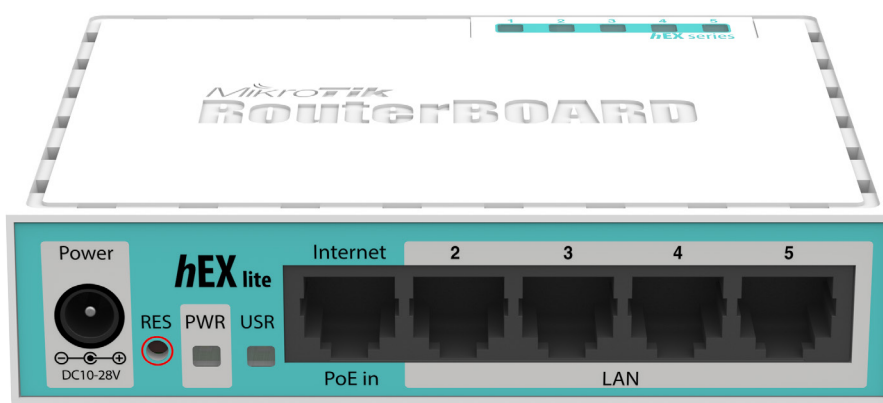

hEX lite

The hEX lite is a small five port ethernet router in a nice plastic case.

Not only this is an attractive looking tiny SOHO unit, its price is lower than the RouterOS license alone - there simply is no choice when it comes to managing your wired home network, the hEX lite has it all.

It's probably the most affordable MPLS capable router on the market! No more compromise between price and features - hEX lite has both. With its compact design and clean looks, it will fit perfectly into any SOHO environment.

Specifications

Product code	RB750r2
CPU nominal frequency	850 MHz
CPU core count	1
Size of RAM	64 MB
10/100 Ethernet ports	5
Switch chip model	QCA9531-BL3A-R
PoE in	Yes
Supported input voltage	6V - 30V
Dimensions	113 x 89 x 28mm
License level	4
Operating System	RouterOS
CPU	QCA9531-BL3A-R
Max Power consumption	2W
Suggested price	\$39.95