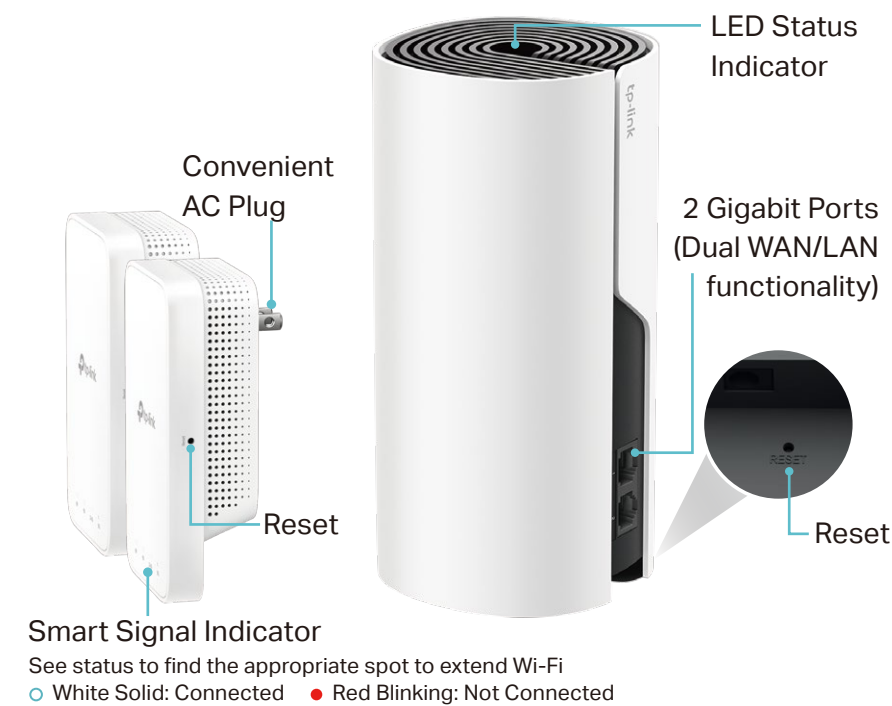

## Two Modes in One

Choose the router or access point mode for your network needs

- Router Mode – Create an instant private wireless network
- Access Point Mode – Create Wi-Fi access for any existing wired network

## Work with All Deco Models

Form a Mesh network with your desired Deco models

All Deco models can work together. Just expand Mesh Wi-Fi coverage anytime by adding more Decos

## Hardware

- Ports: Deco M4R: 2 WAN/LAN Gigabit Ethernet Ports\*, 1 Power Port; Deco M3W: None
- Buttons: Deco M4R: 1 Reset button; Deco M3W: 1 Reset button
- Antenna Type: Deco M4R: 2 internal dual-band antennas  
Deco M3W: 2 internal dual-band antennas.
- Dimensions: Deco M4R: 7.5 × 3.6 × 3.6 in. (190 × 90.7 × 90.7 mm)  
Deco M3W (without plug): 4.9 × 2.7 × 1.4 in. (124 × 69 × 35 mm)
- Power Adapter Input: Deco M4R: 100-240V~ 50/60Hz 0.4A  
Deco M3W: 100-240V~ 50/60Hz 0.3A
- Power Adapter Output: Deco M4R: 12V  $\equiv$  1.5A; Deco M3W: N/A