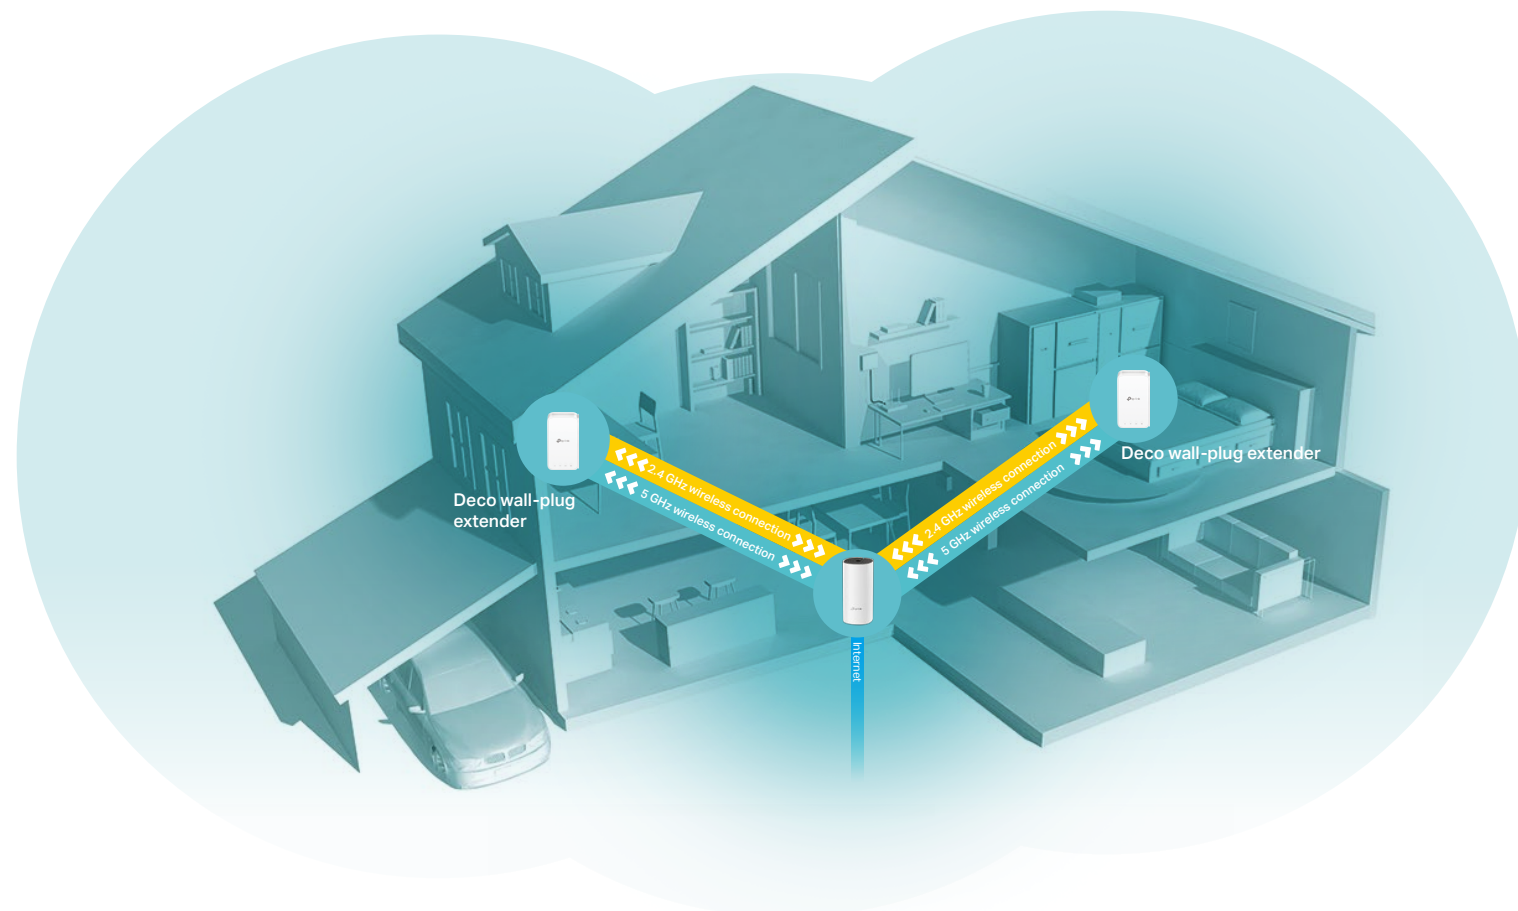

## Whole Home Mesh Wi-Fi System

Seamless Roaming<sup>†</sup> | Parental Controls | Adaptive Path Selection | Easy Setup

# AC1200 Whole Home Mesh Wi-Fi System

Compatible with  
**amazon alexa**

Deco M3

## Fast Mesh Wi-Fi for Your Whole Home

Deco is the simplest way to guarantee a strong Wi-Fi signal in every corner of your home. Enjoy fast and stable connections for an army of devices in homes up to 4,500 sq.ft.†(1 Deco M4R + 2 Deco M3W). Setup is made easier with the Deco app walking you through every step.