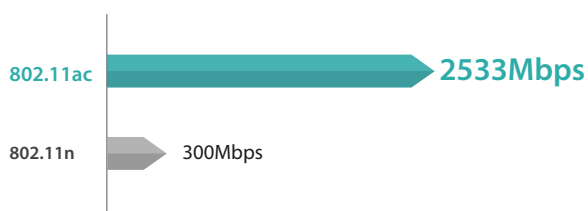

Built-in dual-core processor provides powerful data handling capacity to improve Wi-Fi transfer efficiency.

Meanwhile, simultaneous dual band with middle power design on both bands makes wireless connection more flexible and stable, especially over long distance.

Generally, A7000R is designed for medium-size homes with increasing demand for high-speed Wi-Fi network.

➤ Features

- Complies with the next generation IEEE 802.11ac Wi-Fi standard.
- Simultaneous 1732Mbps on 5GHz and 800Mbps on 2.4GHz for a total of 2532Mbps.
- Middle power design on both bands is perfect for long-distance wireless transmission.
- MU-MIMO technology allows to transfer data to multiple devices at the same time.
- Five Gigabit ports ensure high-speed Internet access and wired speed.
- Supports DHCP, Static IP, PPPoE, PPTP and L2TP broadband functions.
- Provides 64/128-bit WEP, WPA, and WPA2.
- Connects to a secure network easily and fast using WPS.
- QoS: Bandwidth Control based on IP address.
- Supports IP filtering, MAC filtering, URL filtering and Port Forwarding.
- Universal Repeater and WDS function for easy Wi-Fi extension.
- Multi-SSID function enables users to create multiple Wi-Fi networks.
- Easy setup with auto-popup simplifies the basic settings.

Selling point

➤ 2.6Gbps Fast Wi-Fi Speed

Adapting the next generation IEEE 802.11 ac standard, A7000R delivers wireless speeds up to 2532Mbps, optimized for Internet activities requiring high bandwidth, such as HD videos and online gaming.