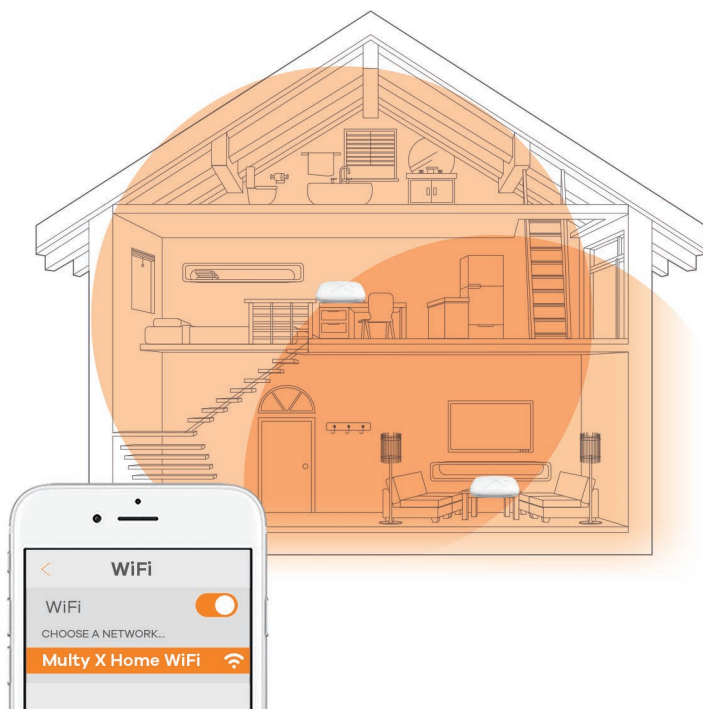

Unified WiFi name and password

Multy creates a single wireless network name and password, allowing you to roam, work and play freely throughout your home. Leaving one room? No problem. No need to input the name and password for another extender—Multy lets you roam, and stay connected with ease.