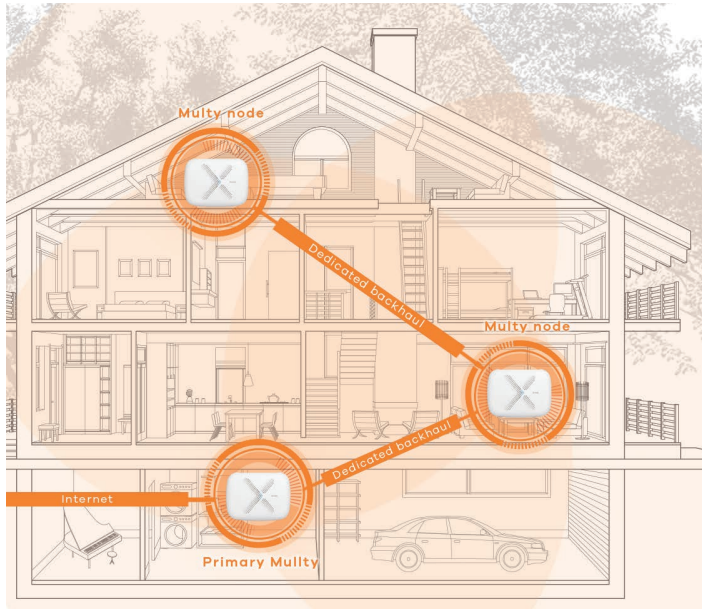

Automatically connects to the fastest path

Support Amazon Alexa Voice Control

Benefits

Extend your WiFi coverage further with Daisy-Chaining

Get true corner-to-corner wireless coverage with our new daisy-chaining capability on our Multy system. Daisy-chaining allowing Multy nodes to connect to other Multy nodes to increase the Multy system's range. This enhancement is excellent for users' homes that have long stretch of spaces that requires WiFi coverage.

Experience a new hassle-free installation

Multy X app provides visual setup guide and ensuring that you get connected without the complication of knowing technical network information and opening a browser. Enhanced parental controls to fine tune your kids online experience. Additional speed test options enabling you to check your Internet performance.

Automatically connects to the fastest path

No matter where you are in the home, the Zyxel Multy X connects to the closest Multy X unit for faster wireless connection while gaining stronger signal connection for better reliability.