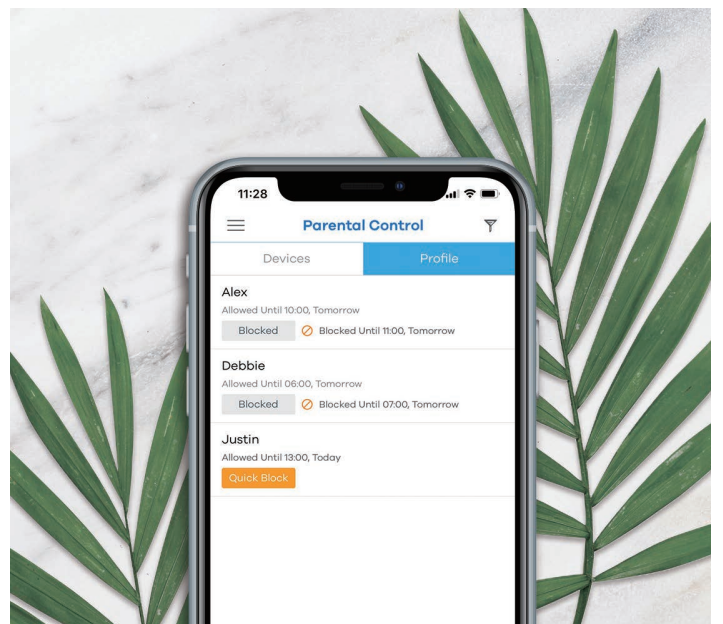

Keeping the Internet safe for children

Set Internet limitation for your child with our user-friendly app which includes parental control features. Ensure that your child are following their productivity and sleep schedule without constantly monitoring them. Support intervals in schedule settings and timer based with device blocking. Fine tune the amount of time that you wish your children's device connection.