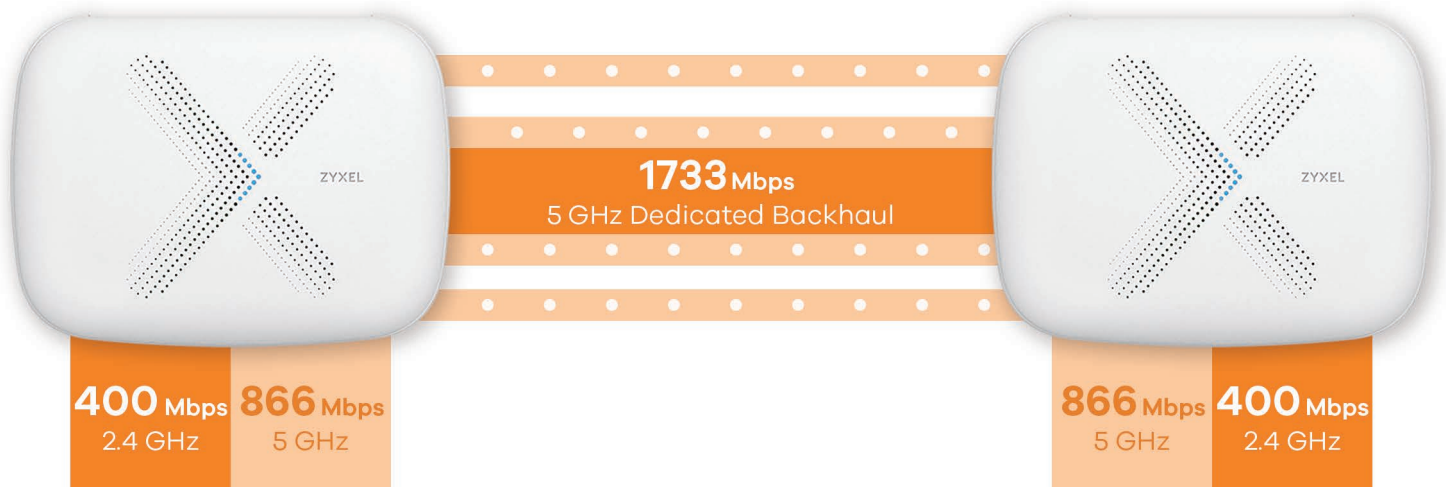

Get the full Internet speed you deserve

Powered with a Tri-Band wireless system, Multy can deliver maximum wireless speed through its dedicated 5 GHz backhaul between Multy nodes. This creates a single, powerful wireless network that not only delivers better coverage, but also fast wireless connection.