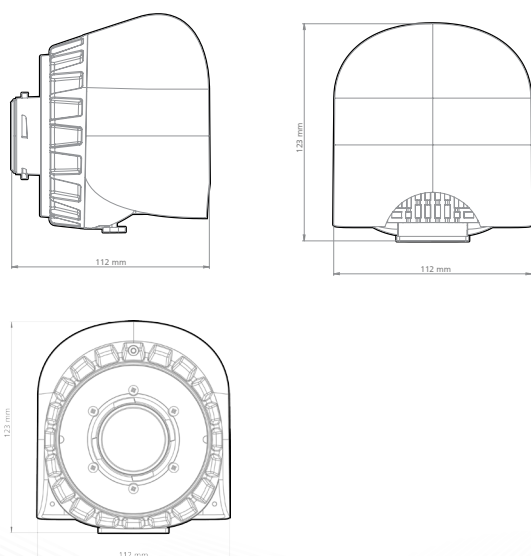

PRODUCT DIMENSIONS

PHYSICAL

Antenna Connection	TwistPort - Quick Locking Waveguide Port
Temperature	-40°C to +60°C
Weight	0,4 kg
Wind Survival	160 km/hour

COMPATIBLE WIRELESS PLATFORMS

Cambium Networks™	ePMP™ 1000 Connectorized Radio*
Ubiquiti Networks™	UBNT Rocket™ M5, UBNT Rocket™ 5ac