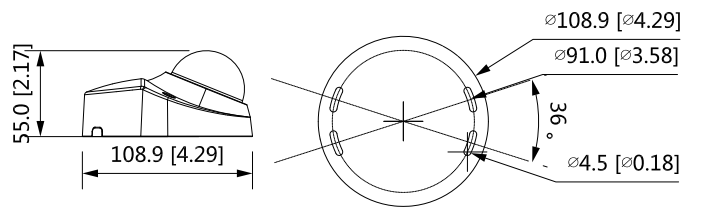

Storage Conditions	-40°C to +60°C (-40°F to +140°F)
Ingress Protection	IP67; IK10
Structure	
Casing	Metal
Dimensions	55 mm × Φ108.9 mm (2.2" × Φ4.3")
Net Weight	380 g (0.8 lb)
Gross Weight	520 g (1.1 lb)

PFM114
TLC SD card

Ordering Information

Type	Part Number	Description
4MP Camera	DH-IPC-HDBW3441FP-AS-M	4MP Lite AI IR Fixed focal Dome Network Camera,PAL
	DH-IPC-HDBW3441FN-AS-M	4MP Lite AI IR Fixed focal Dome Network Camera,NTSC
Accessories (optional)	PFA139	Junction Box
	PFB204W	Wall Mount
	PFA152-E	Pole Mount
	PFB220C	Mount Adapter
	PFA106	Ceiling Mount
	PFM321D	DC12V1A Power Adapter
	LR1002-1ET/1EC	Single-port Long Reach Ethernet Over Coax Extender
	PFM900-E	Integrated Mount Tester
	PFM114	TLC SD Card

Junction Mount	Wall Mount	Pole Mount	Ceiling Mount
PFA139	PFB204W	PFB204W+PFA152-E	PFB220C+PFA106

Dimensions (mm[inch])

Accessories

Optional: