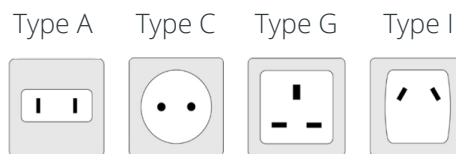

Gigabit PoE Injector

IEC-320 C6 3 pin inlet
Requires C5 3 pin cable

Gigabit PoE Wall Plug

Country Specific Clips

Note: Clips for the G2 and Gigabit PoE wall plug are different.

G2 PoE 2.4 GHz
WiFi Gateway

Country Specific Clips

Note: Clips for the G2 and Gigabit PoE wall plug are different.

PoE Adapters: Specifications

Model	Gigabit PoE Injector	Gigabit PoE Wall Plug	G2 PoE 2.4 GHz WiFi Gateway
Part Number	100-00080	100-00051 (NA) 100-00054 (EU)	100-00034 (NA) 100-00035 (EU)
Dimensions	138 mm x 62 mm x 32 mm (5.4" x 2.4" x 1.3") L x W x H	86 mm x 51 mm x 33 mm (3.4" x 2.0" x 1.3") L x W x H	92 mm x 57 mm x 42 mm (3.6" x 2.2" x 1.7") L x W x H
Weight	0.24 kg (8.8 oz)	0.11 kg (3.8 oz)	0.148 kg (5.2 oz)
Color	Grey	White	White
Gigabit LAN	Yes, (2) RJ-45	Yes, (2) RJ-45	Yes, (2) RJ-45
Output Voltage	50 V === 1.2A	56 V === 0.275A	48 V === 0.210A
Max Current Load	1.2A (60 W)	0.275A (15.4 W)	0.210A (10.0 W)
2-Pair Powering	PIN 1/2 and 4/5: +50 V PIN 3/6 and 7/8: GND	PIN 3/6: +56 V PIN 1/2: GND	PIN 3/6: +48 V PIN 1/2: GND
Input Voltage	100-240 VAC ~ 50/60 Hz Max 1.5A	100-240 VAC ~ 0.8A 50-60 Hz	100-240VAC ~ 0.6A 50-60 Hz
Input Current	1.5A @ 115 VAC 1.0A @ 230 VAC	0.5A @ 90 VAC 0.35A @ 240 VAC	0.6A @ 120 VAC 0.4A @ 240 VAC
Input Frequency	47-63 Hz	47-63 Hz	50-60 Hz
Max In-Rush Current	150A	30A for 115 VAC 60A for 230 VAC	60A for 120 VAC 120A for 240 VAC
Ripple Voltage	200 mV	600 mV	200 mV
Protection	Over Current; Over Voltage	Over Current; Over Voltage	Over Current; Over Voltage
Efficiency	88+% - Level VI	84+% - Level VI	75+% - Level V
RJ-45 Type	Metal-Shielded	Plastic	Plastic
AC Connector	IEC-320 C6 (3 Pin Inlet)	Custom (2) Prong Clip (US, EU, UK, AUS/NZ)	Custom G2, (2) Prong clip (US, EU, UK, AUS/NZ)