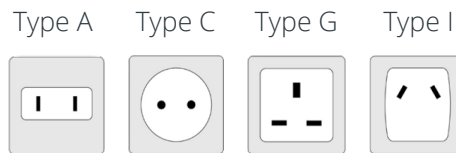

Gigabit PoE Injector

IEC-320 C6 3 pin inlet
Requires C5 3 pin cable

Gigabit PoE Wall Plug

Country Specific Clips

Note: Clips for the G2 and Gigabit PoE wall plug are different.

G2 PoE 2.4 GHz
WiFi Gateway

Country Specific Clips

Note: Clips for the G2 and Gigabit PoE wall plug are different.

PoE Adapters: Specifications

Model	Gigabit PoE Injector	Gigabit PoE Wall Plug	G2 PoE 2.4 GHz WiFi Gateway
Part Number	100-00080	100-00051 (NA) 100-00054 (EU)	100-00034 (NA) 100-00035 (EU)
Dimensions	138 mm x 62 mm x 32 mm (5.4" x 2.4" x 1.3") L x W x H	86 mm x 51 mm x 33 mm (3.4" x 2.0" x 1.3") L x W x H	92 mm x 57 mm x 42 mm (3.6" x 2.2" x 1.7") L x W x H
Weight	0.24 kg (8.8 oz)	0.11 kg (3.8 oz)	0.148 kg (5.2 oz)
Color	Grey	White	White
Gigabit LAN	Yes, (2) RJ-45	Yes, (2) RJ-45	Yes, (2) RJ-45
Output Voltage	50 V === 1.2A	56 V === 0.275A	48 V === 0.210A
Max Current Load	1.2A (60 W)	0.275A (15.4 W)	0.210A (10.0 W)
2-Pair Powering	PIN 1/2 and 4/5: +50 V PIN 3/6 and 7/8: GND	PIN 3/6: +56 V PIN 1/2: GND	PIN 3/6: +48 V PIN 1/2: GND
Input Voltage	100-240 VAC ~ 50/60 Hz Max 1.5A	100-240 VAC ~ 0.8A 50-60 Hz	100-240VAC ~ 0.6A 50-60 Hz
Input Current	1.5A @ 115 VAC 1.0A @ 230 VAC	0.5A @ 90 VAC 0.35A @ 240 VAC	0.6A @ 120 VAC 0.4A @ 240 VAC
Input Frequency	47-63 Hz	47-63 Hz	50-60 Hz
Max In-Rush Current	150A	30A for 115 VAC 60A for 230 VAC	60A for 120 VAC 120A for 240 VAC
Ripple Voltage	200 mV	600 mV	200 mV
Protection	Over Current; Over Voltage	Over Current; Over Voltage	Over Current; Over Voltage
Efficiency	88+% - Level VI	84+% - Level VI	75+% - Level V
RJ-45 Type	Metal-Shielded	Plastic	Plastic
AC Connector	IEC-320 C6 (3 Pin Inlet)	Custom (2) Prong Clip (US, EU, UK, AUS/NZ)	Custom G2, (2) Prong clip (US, EU, UK, AUS/NZ)